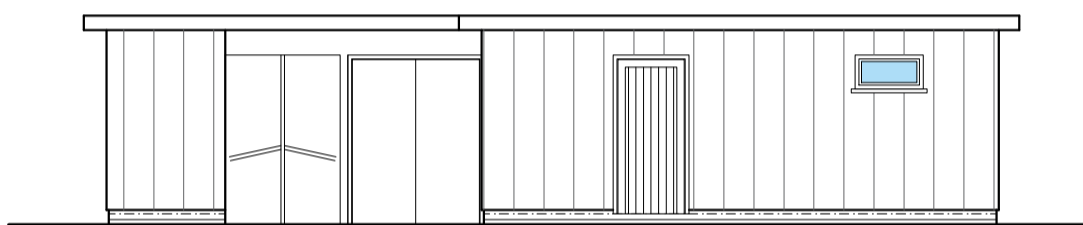

prif Clwb Peldroed Tref Aberystwyth,
Aberystwyth Town Football Club
Aberystwyth,
Ceredigion,
SY23 1PG

tyr CYNLLUN BRAS scheme drawing CYNLLUN MYNEDFA entrance building	no. 612/11 C

1:100 @ A1 Tach 2023 byron

AMENDMENT A
Scheme revised.
22.11.2023

AMENDMENT B
Scheme revised.
04.01.2024

AMENDMENT C
Scheme revised.
16.10.2024

EDRYCHIAD BLAEN
front elevation 1.100

0 1 2 3 M