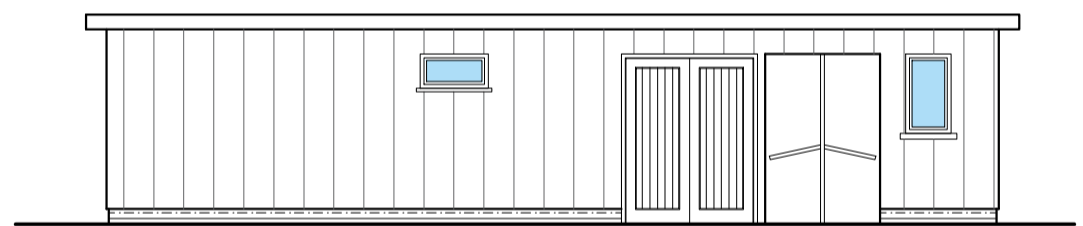

EDRYCHIAD CEFN
rear elevation 1.100