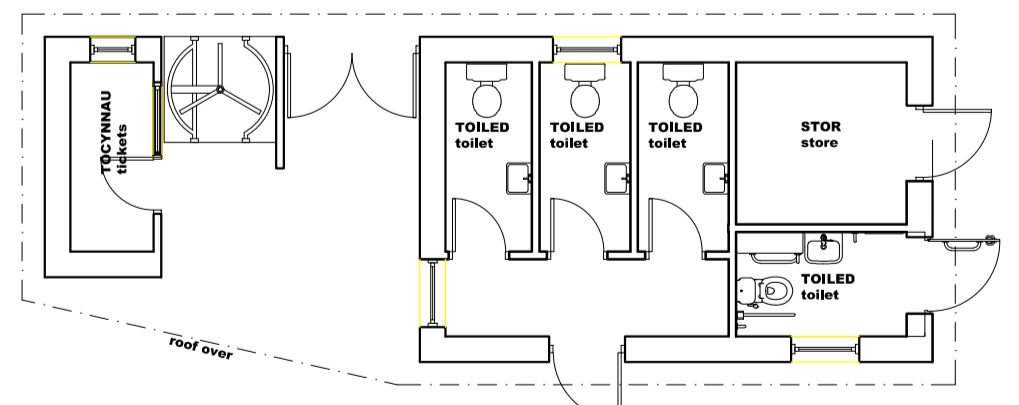

CYNLLUN
floor plan 1.100

0 1 2 3 M