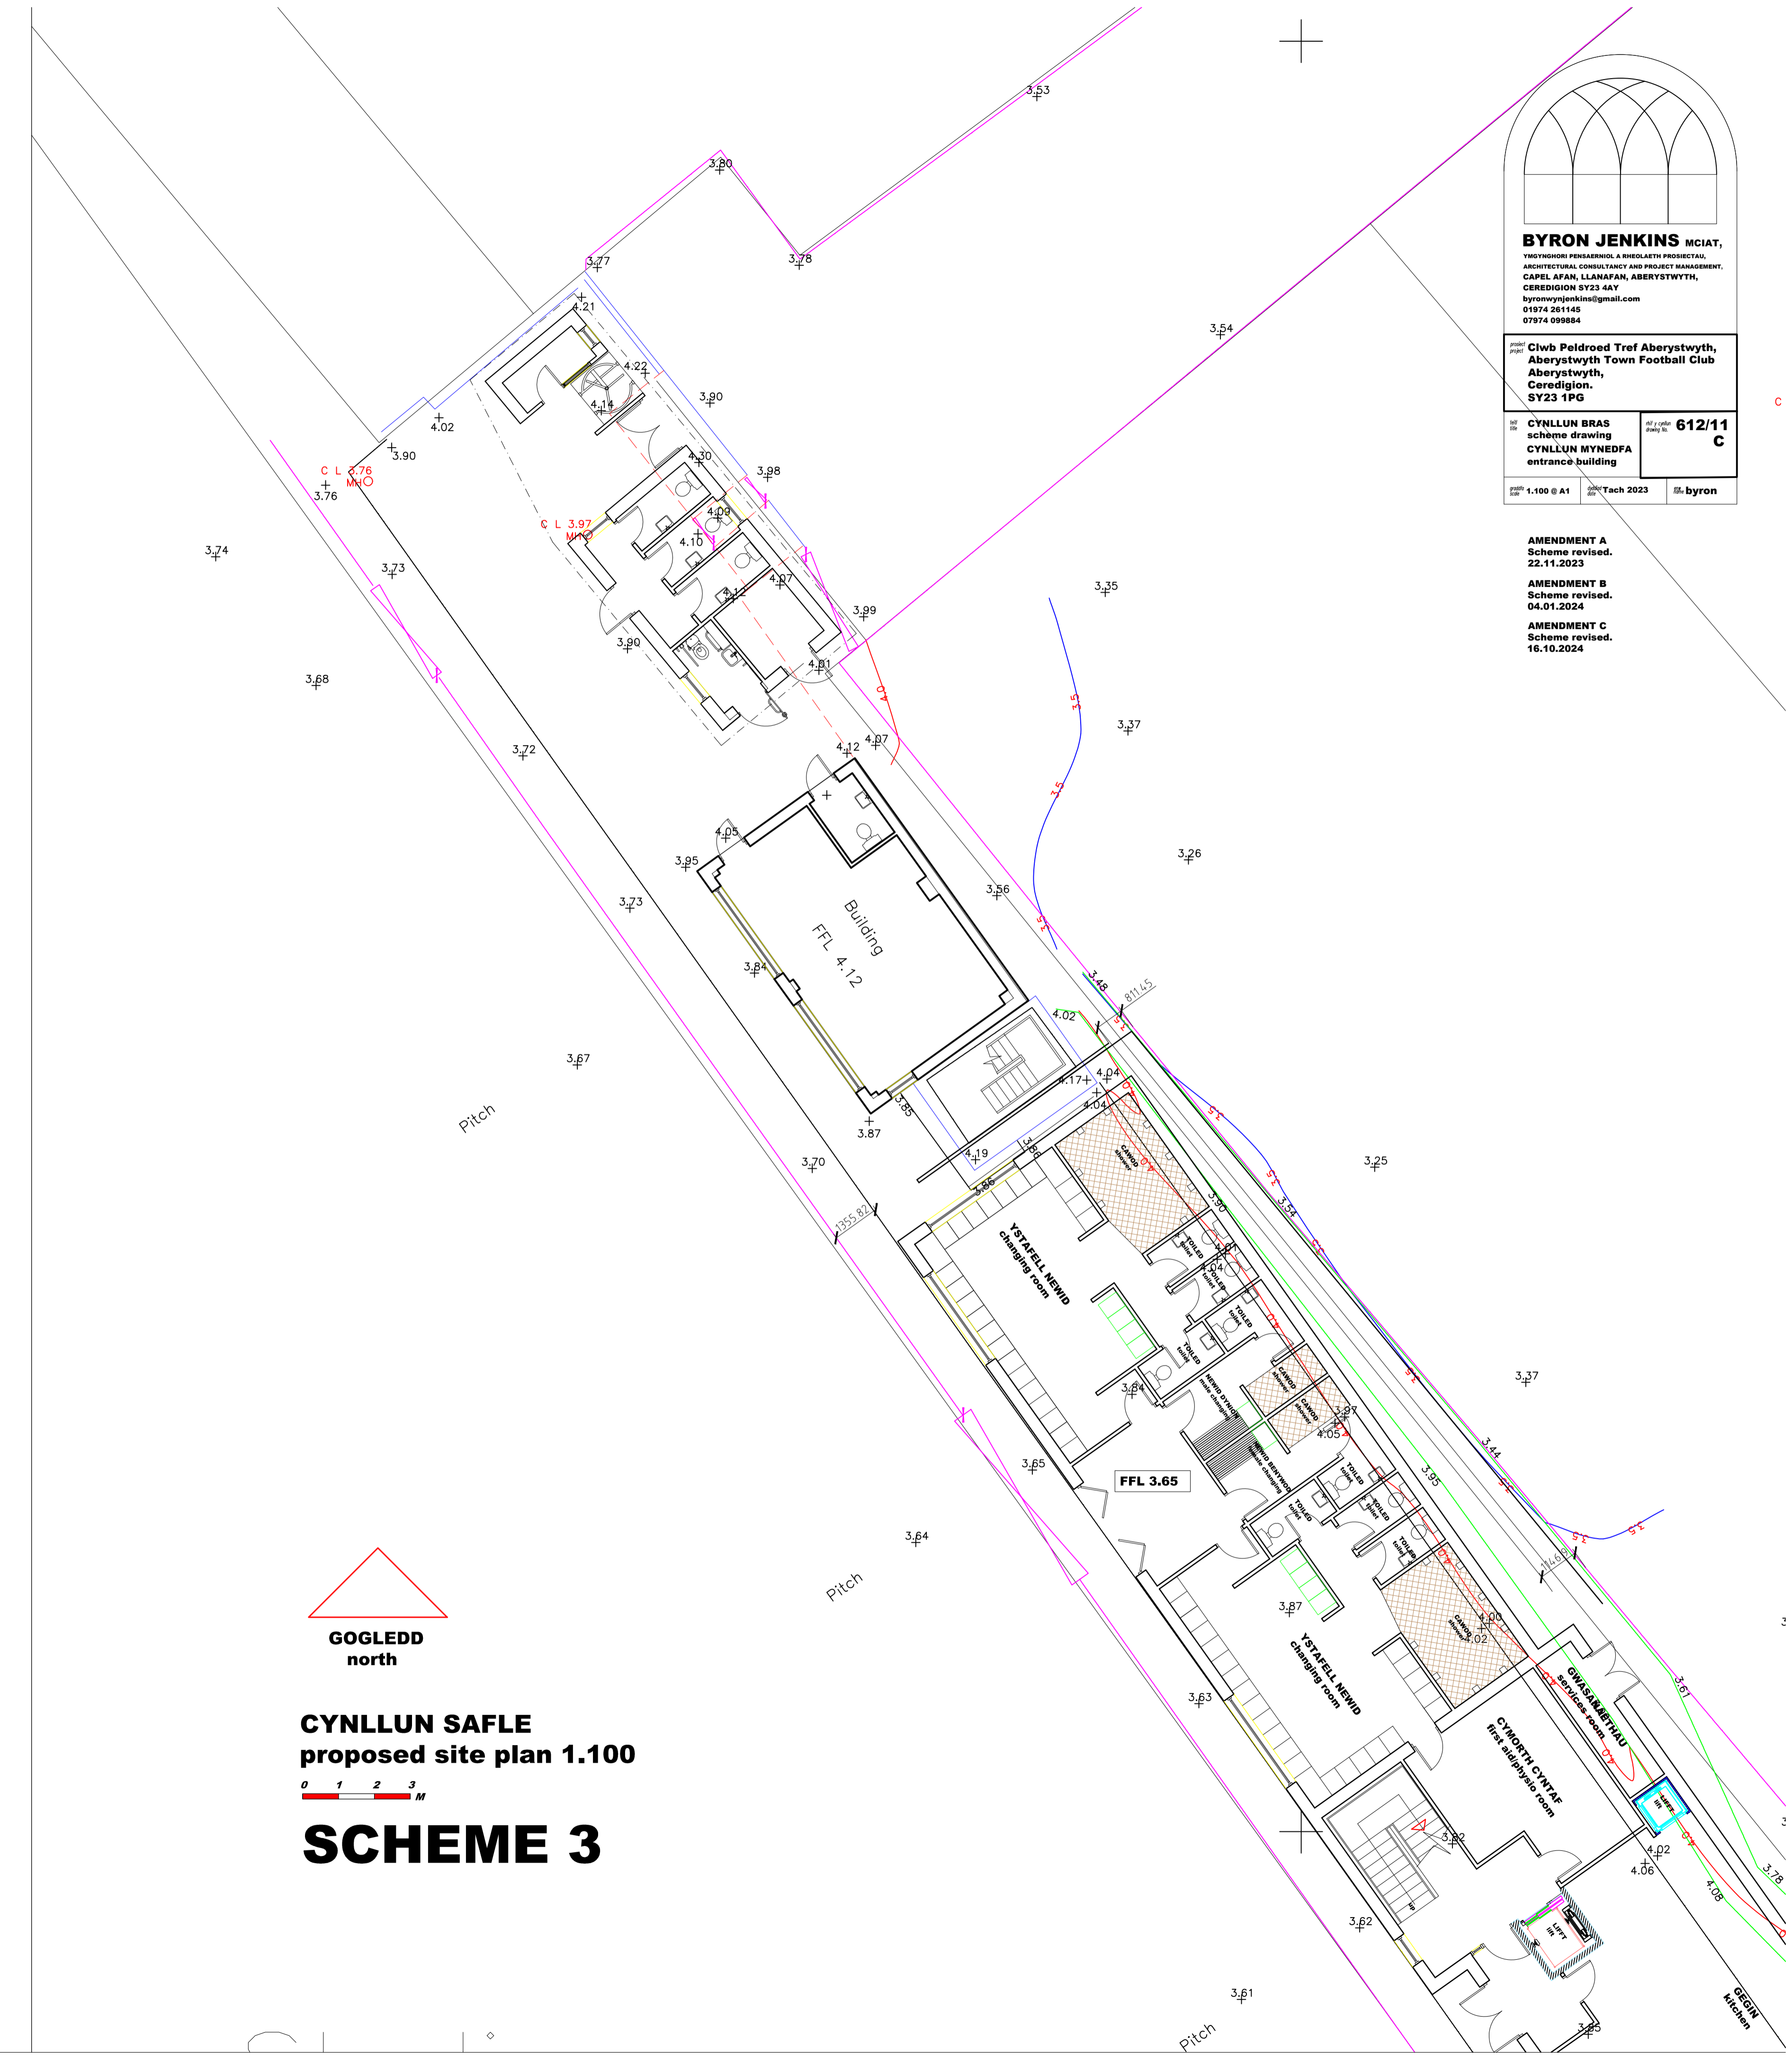

prif Clwb Peldroed Tref Aberystwyth,
Aberystwyth Town Football Club
Aberystwyth,
Ceredigion,
SY23 1PG

tyr CYNLLUN BRAS scheme drawing CYNLLUN MYNEDFA entrance building	no. 612/11 C

1:100 @ A1 Tach 2023 byron

AMENDMENT A
Scheme revised.
22.11.2023

AMENDMENT B
Scheme revised.
04.01.2024

AMENDMENT C
Scheme revised.
16.10.2024